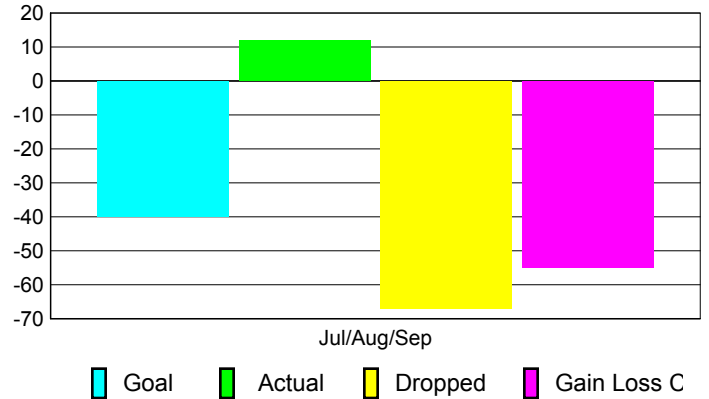

Membership Results 2010-2011

Goal, New, Dropped, Gain/Loss