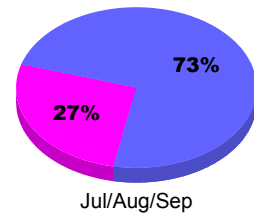

Membership Results
2010-2011

Membership
2009-2010

Month	Net Memb Goal	Actual New Memb	Actual Dropped Memb	Gain/Loss of Memb	Gain/Loss of Memb
Jul/Aug/Sep	-40	12	-67	-55	-25
Totals	-40	12	-67	-55	-25

Membership Results 2010-2011

Goal, New, Dropped, Gain/Loss

Comparison of Membership Gain/Loss

Current Year Compared to the Previous Year

Gender Comparison 2010-2011

Male Female